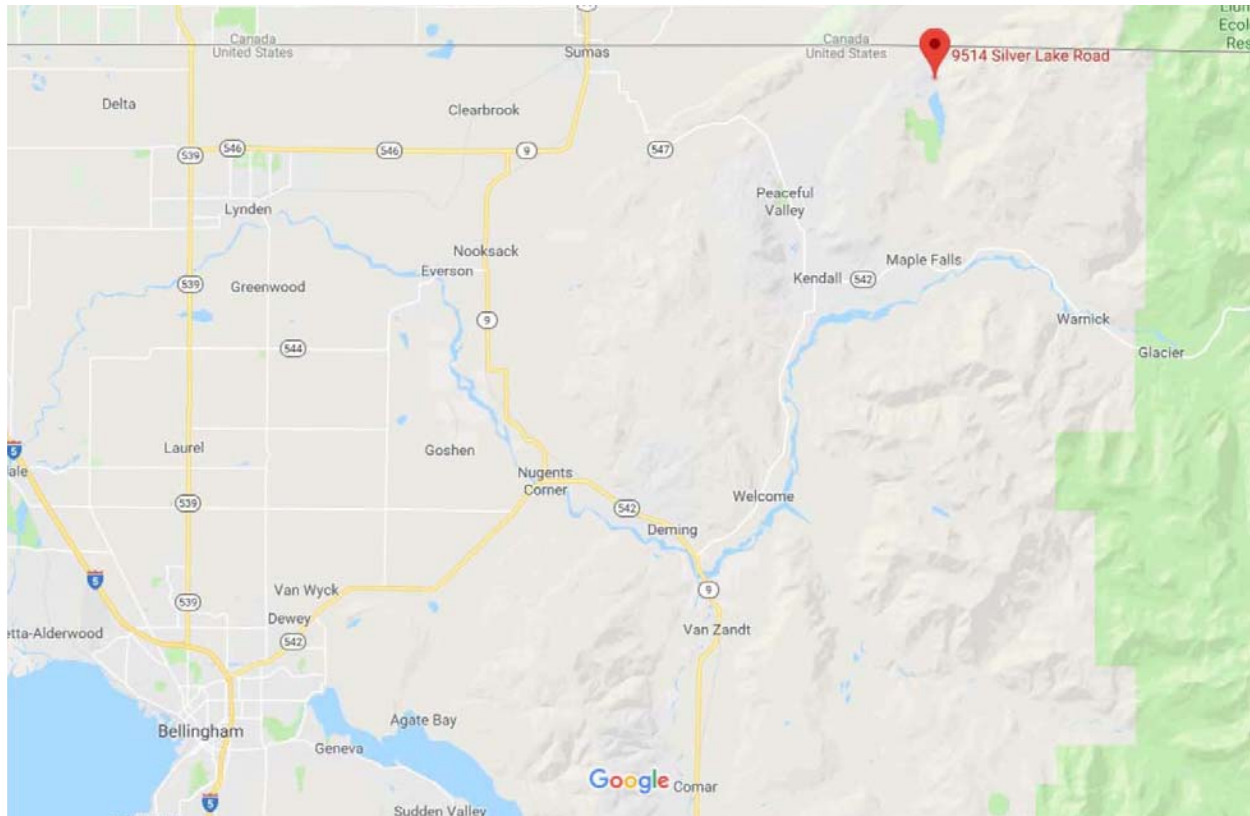

CAMP SATURNA 2019 MAP AND DIRECTIONS

Camp location: 9514 Silver Lake Road, Maple Falls WA 98266 (about 2 hours north of Seattle)

From Seattle

Take I-5 north for about 60 miles to exit 232 and head east on Cook Road toward Sedro Wooley. Proceed through Sedro Wooley to get to Route 9 and turn left to head north about 23 miles. At Deming, turn right onto the Mt. Baker highway Route 542 to head northeast about 8 miles. At the junction with Route 547, continue northeast on Route 542 another 3 miles. Turn left onto Silver Lake Road and drive north about 5 miles to reach the Camp Saturna entrance.

From Bellingham

Take the Mt. Baker highway Route 542 to head northeast about 24 miles. At the junction with Route 547, continue northeast on Route 542 another 3 miles. Turn left onto Silver Lake Road and drive north about 5 miles to reach the Camp Saturna entrance.